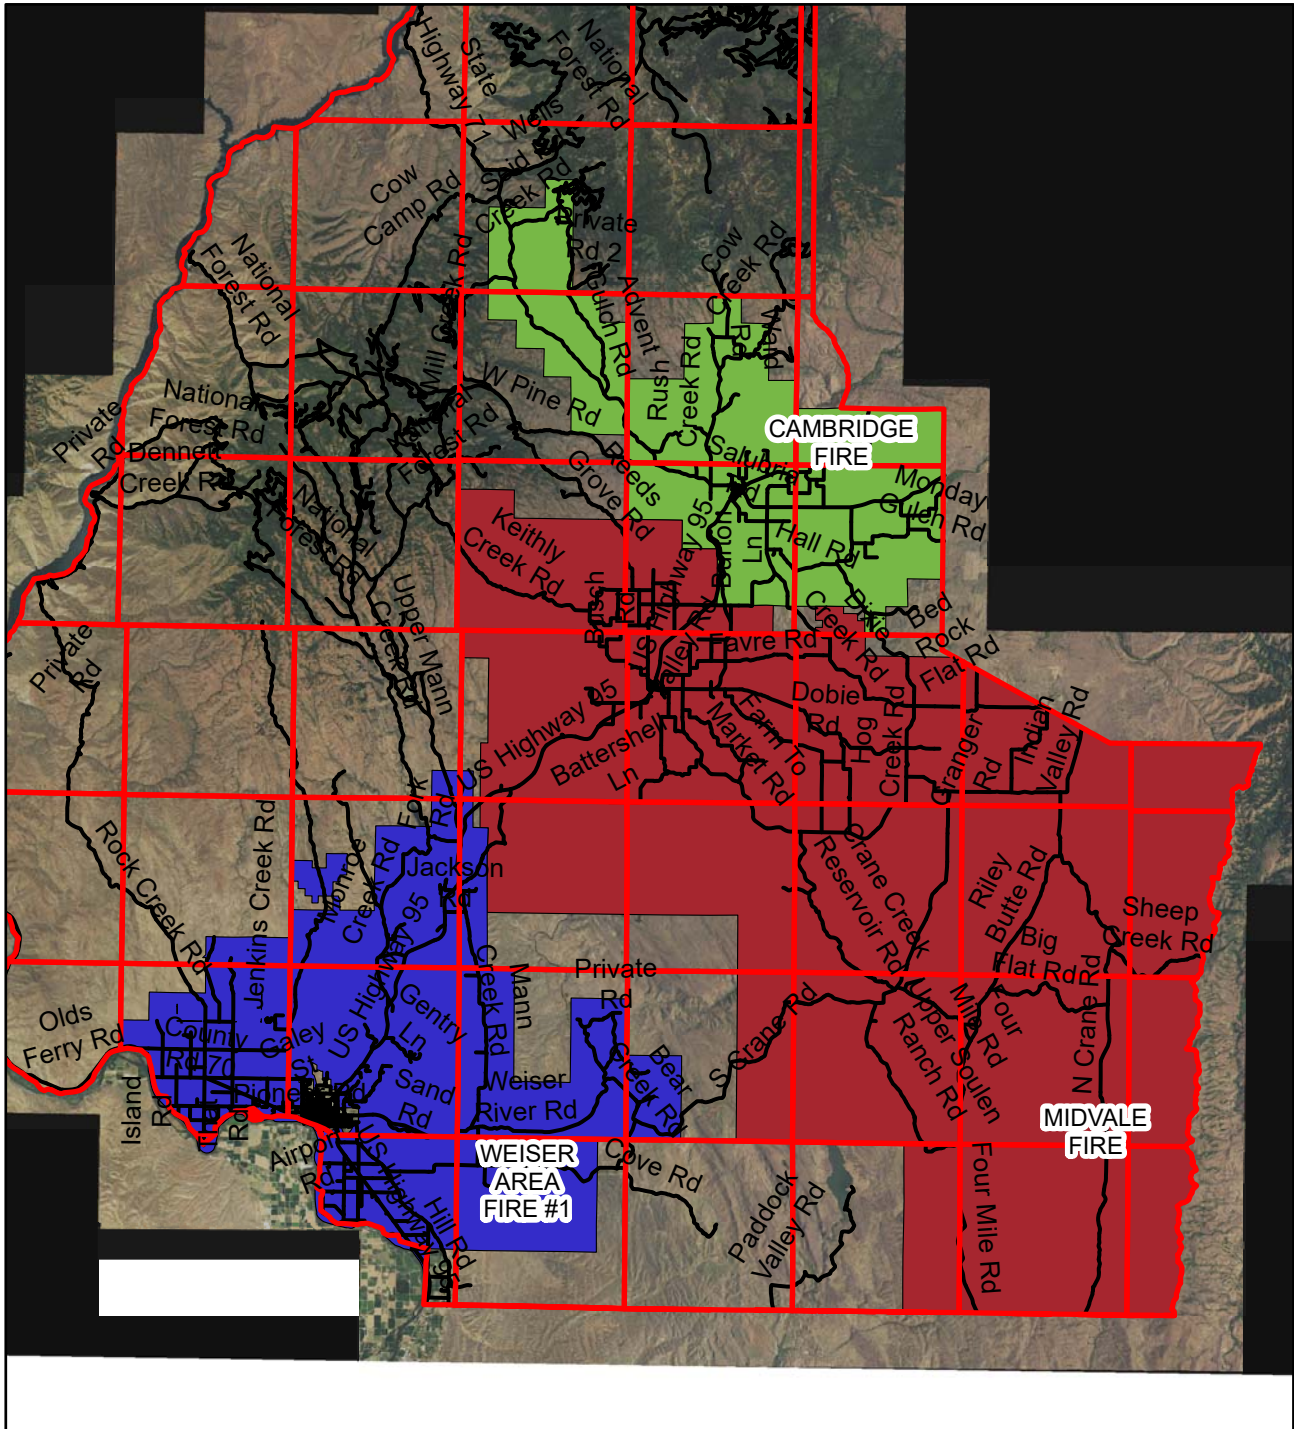

THIS MAP CREATED BY THE OFFICE OF THE WASHINGTON COUNTY ASSESSOR

FIRE DISTRICTS

1 inch = 35,963.9 feet

BASED ON GOVERNMENT SURVEYS & OFFICIAL RECORDS
 ON FILE AT THE OFFICE OF THE COUNTY RECORDER OF
 WASHINGTON COUNTY, IDAHO.
 FOR ASSESSMENT PURPOSES ONLY
 DOES NOT GUARANTEE BOUNDARIES

Legend

Township

Streets

Fire Districts

NAME

CAMBRIDGE FIRE

MIDVALE FIRE

WEISER AREA FIRE #1