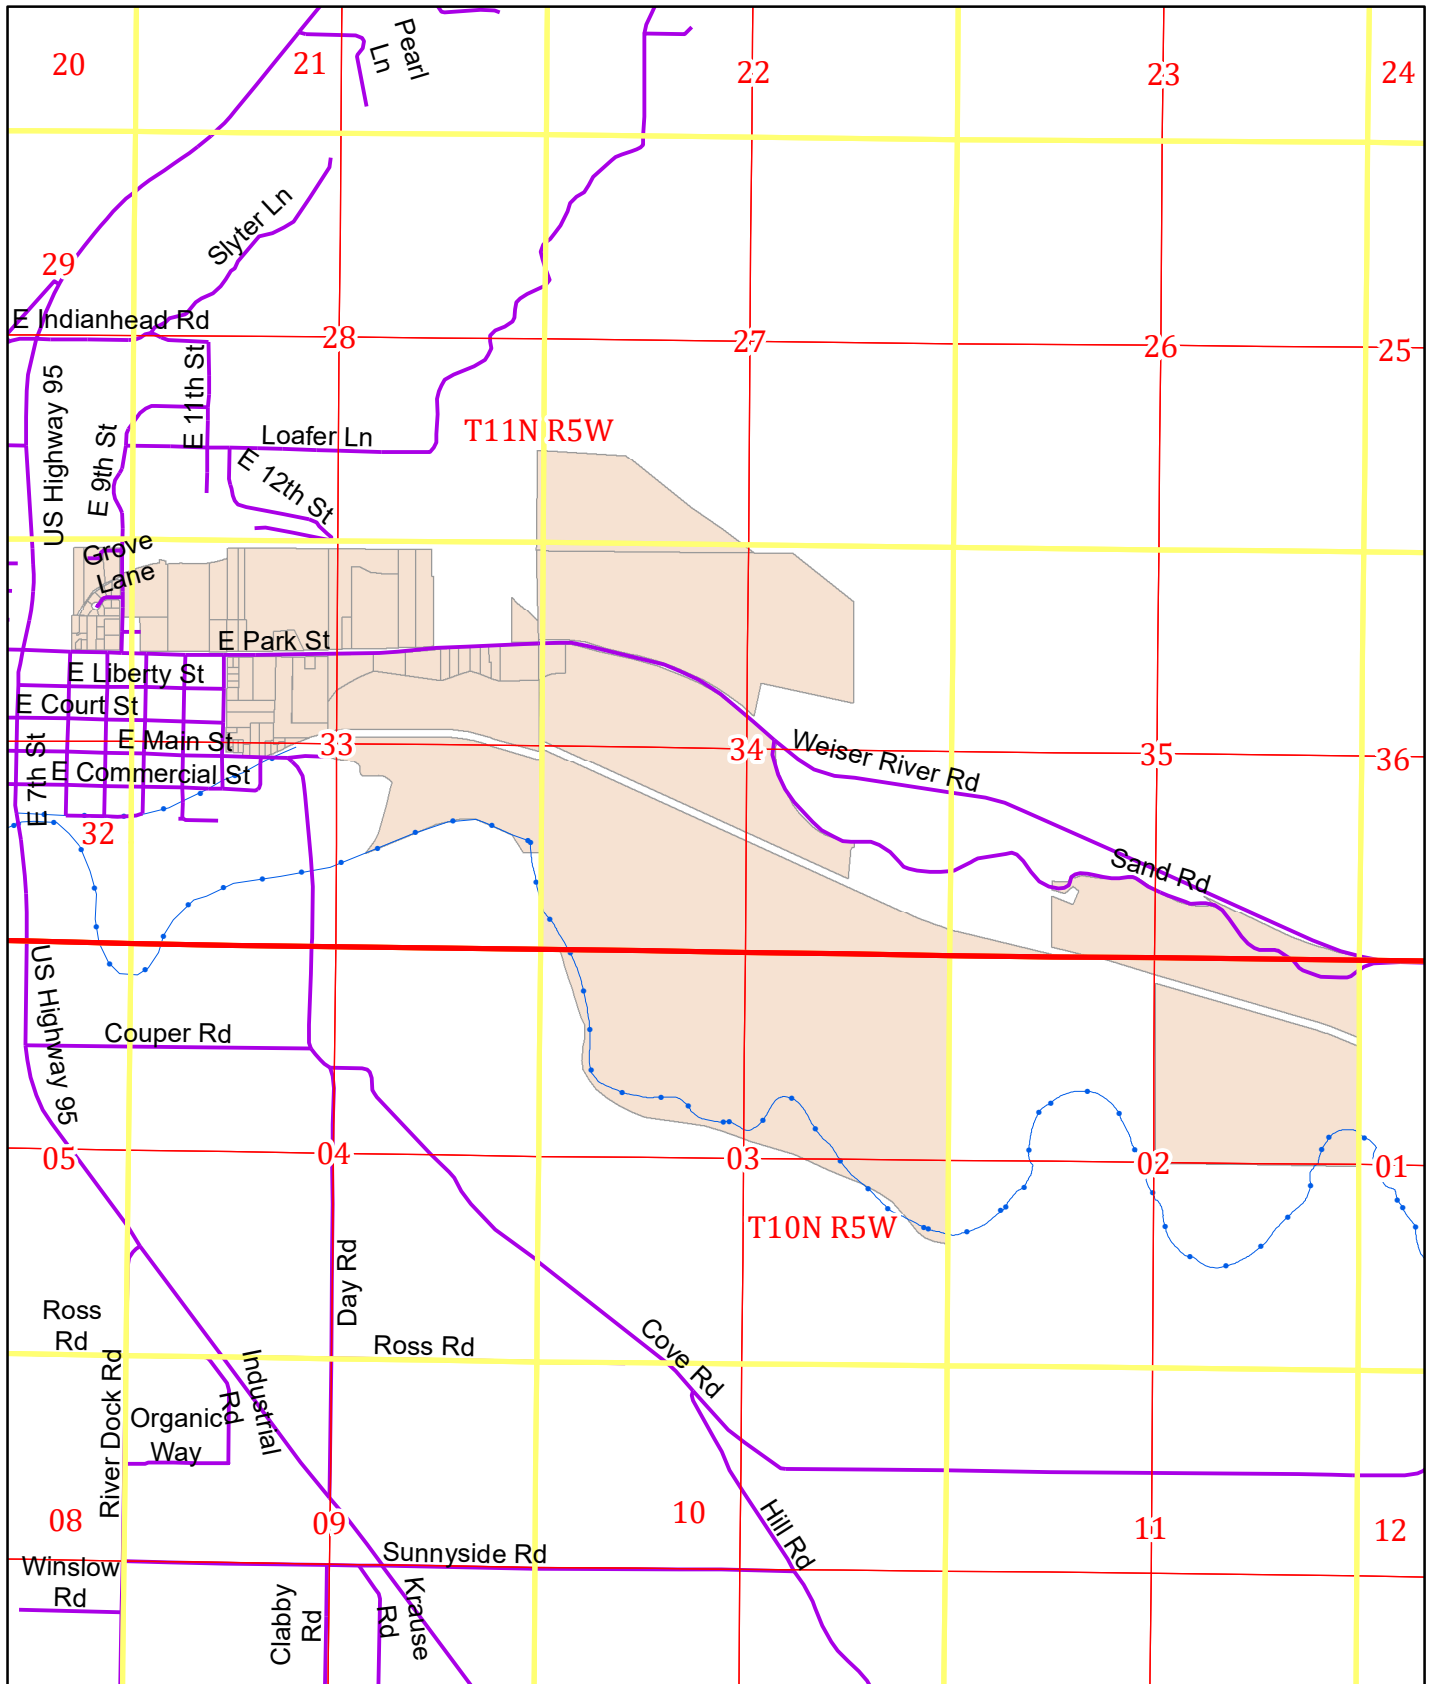

THIS MAP CREATED BY THE OFFICE OF THE
WASHINGTON COUNTY ASSESSOR

2022 978 WID Mill

1 in = 2,468 feet

BASED ON GOVERNMENT SURVEYS & OFFICIAL RECORDS
ON FILE AT THE OFFICE OF THE COUNTY RECORDER OF
WASHINGTON COUNTY, IDAHO.
FOR ASSESSMENT PURPOSES ONLY
DOES NOT GUARANTEE BOUNDARIES

Legend

-  Township
-  Sections
-  Quarter
-  Streets
-  2022 978 WID Mill