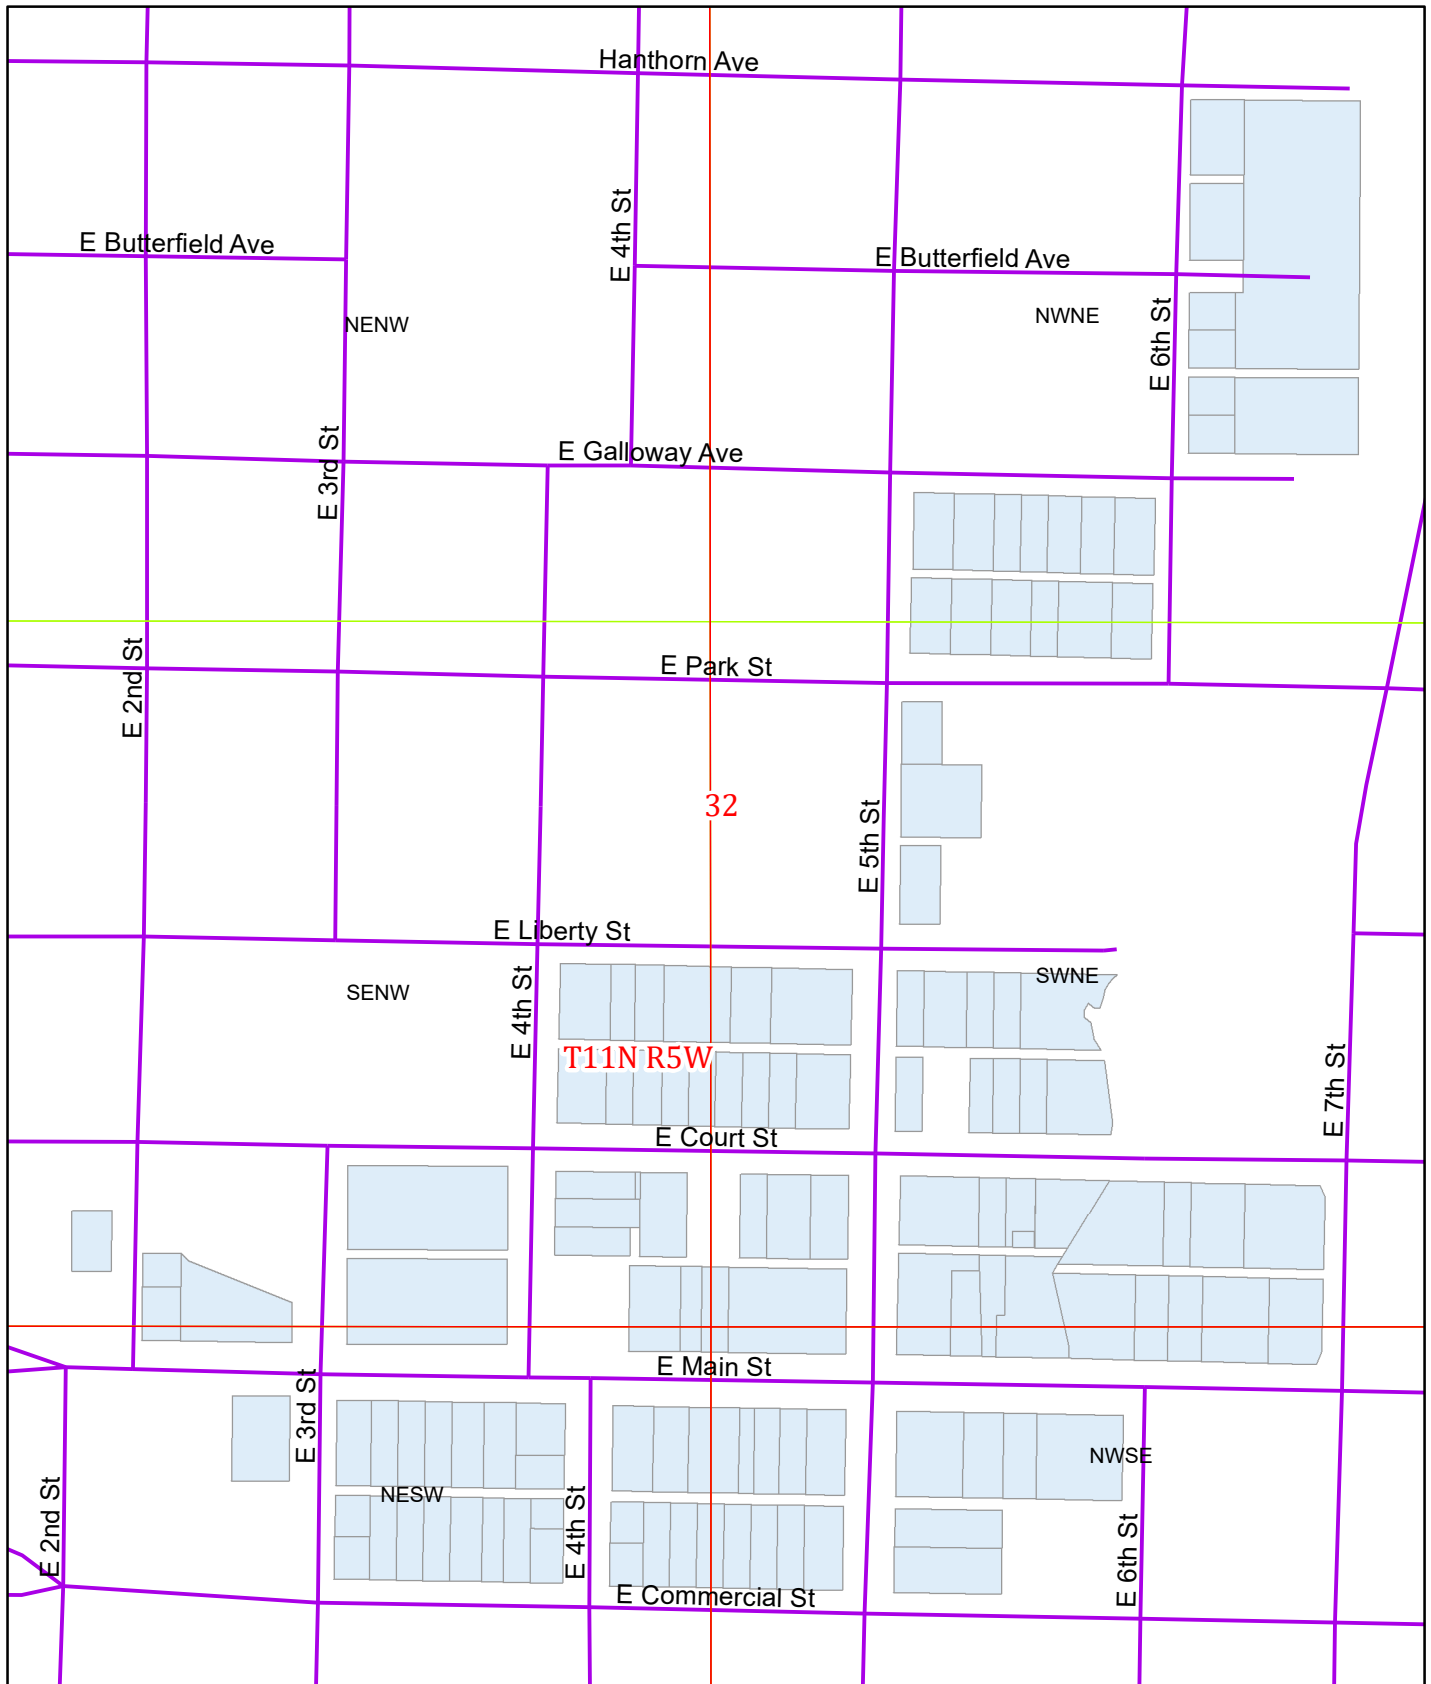

THIS MAP CREATED BY THE OFFICE OF THE WASHINGTON COUNTY ASSESSOR

2022 974 MID Weiser

1 in = 354 feet

BASED ON GOVERNMENT SURVEYS & OFFICIAL RECORDS ON FILE AT THE OFFICE OF THE COUNTY RECORDER OF WASHINGTON COUNTY, IDAHO. FOR ASSESSMENT PURPOSES ONLY DOES NOT GUARANTEE BOUNDARIES

Legend

- Township
- Sections
- Quarter
- Quarter Quarter
- Streets
- 2022 974 Mid Weiser