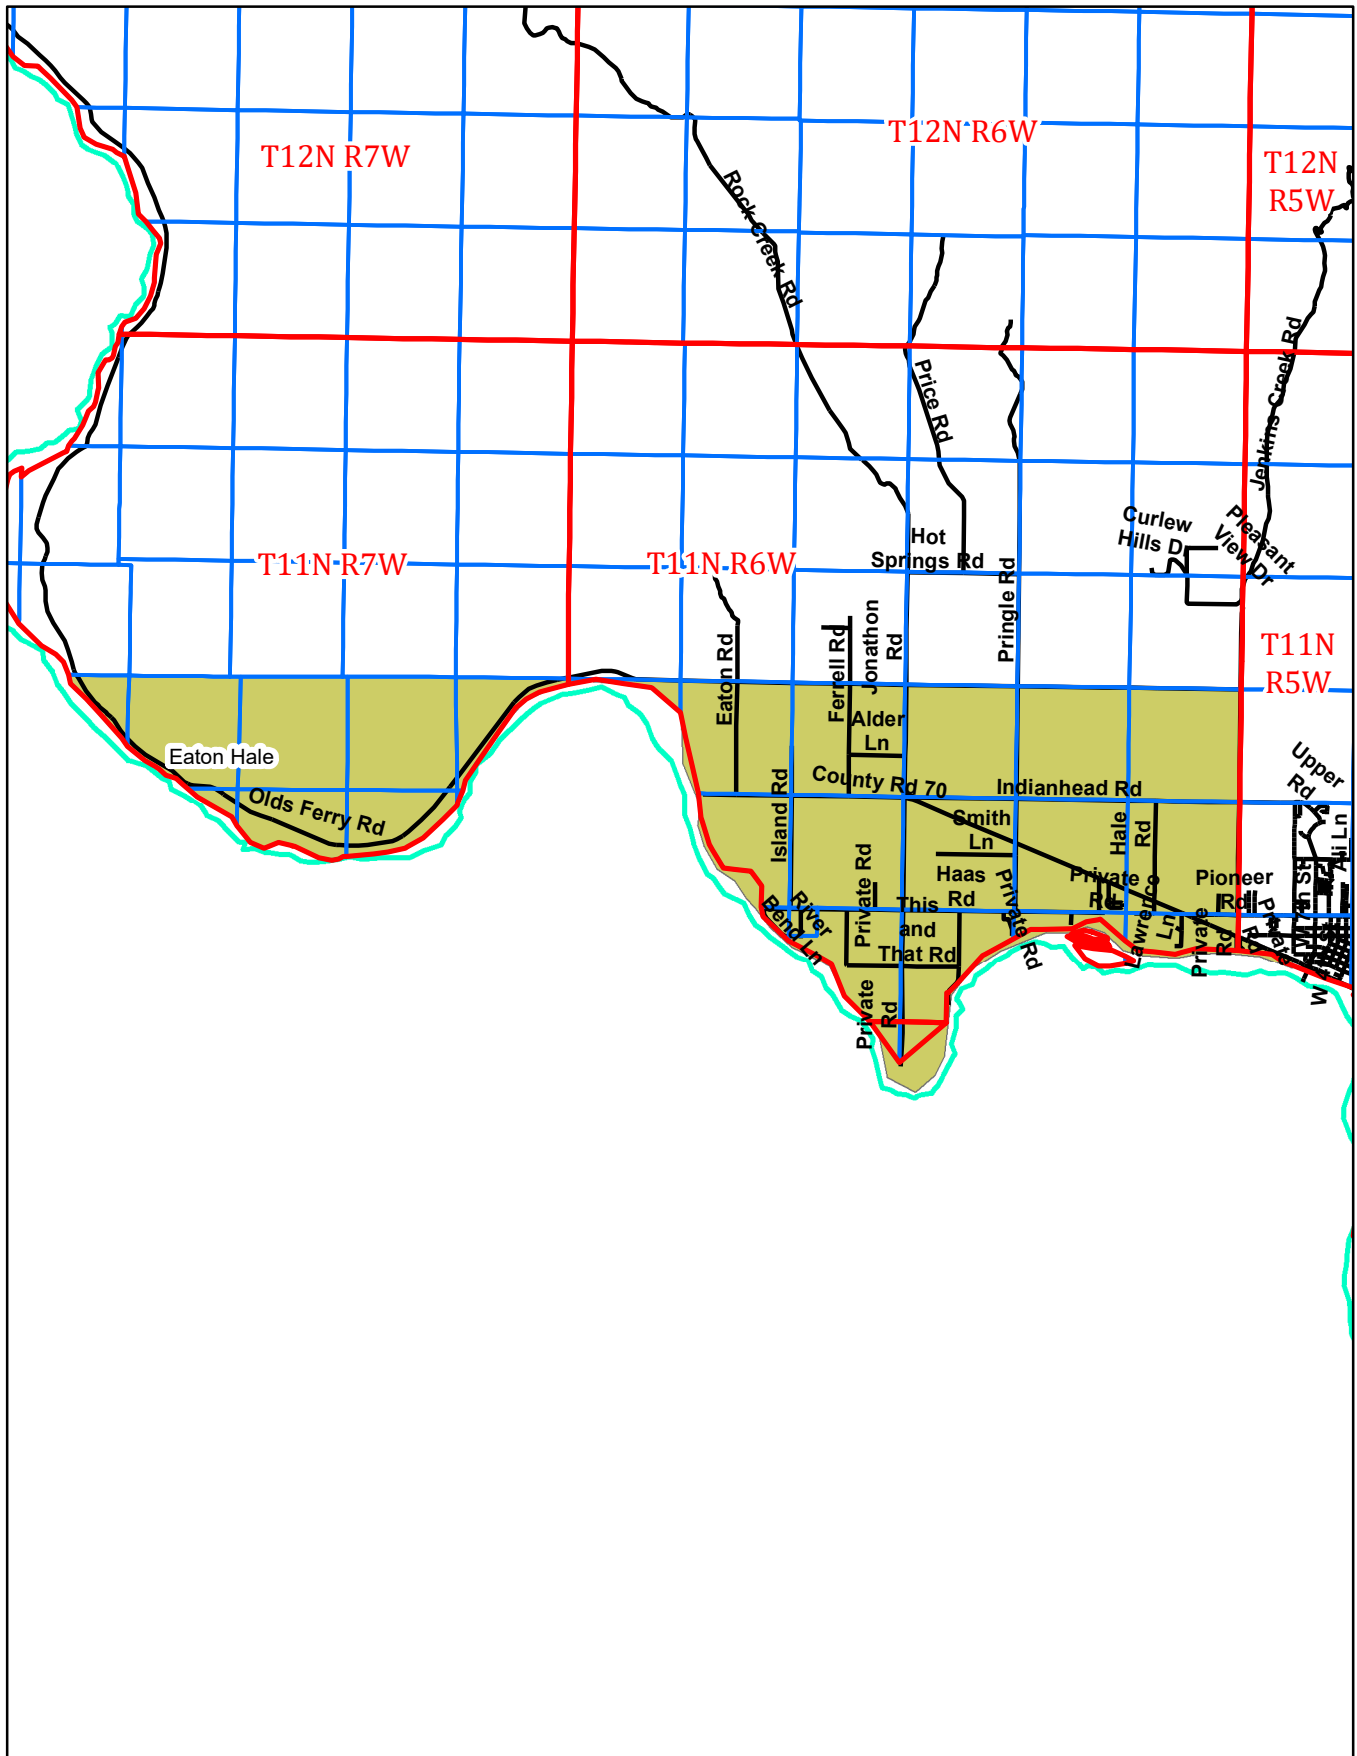

THIS MAP CREATED BY THE OFFICE OF THE WASHINGTON COUNTY ASSESSOR

2022 EATON HALE FINAL

1 inch = 1.7 miles

Legend

- Township
- 2022 Eaton Hale Final
- Sections
- Streets