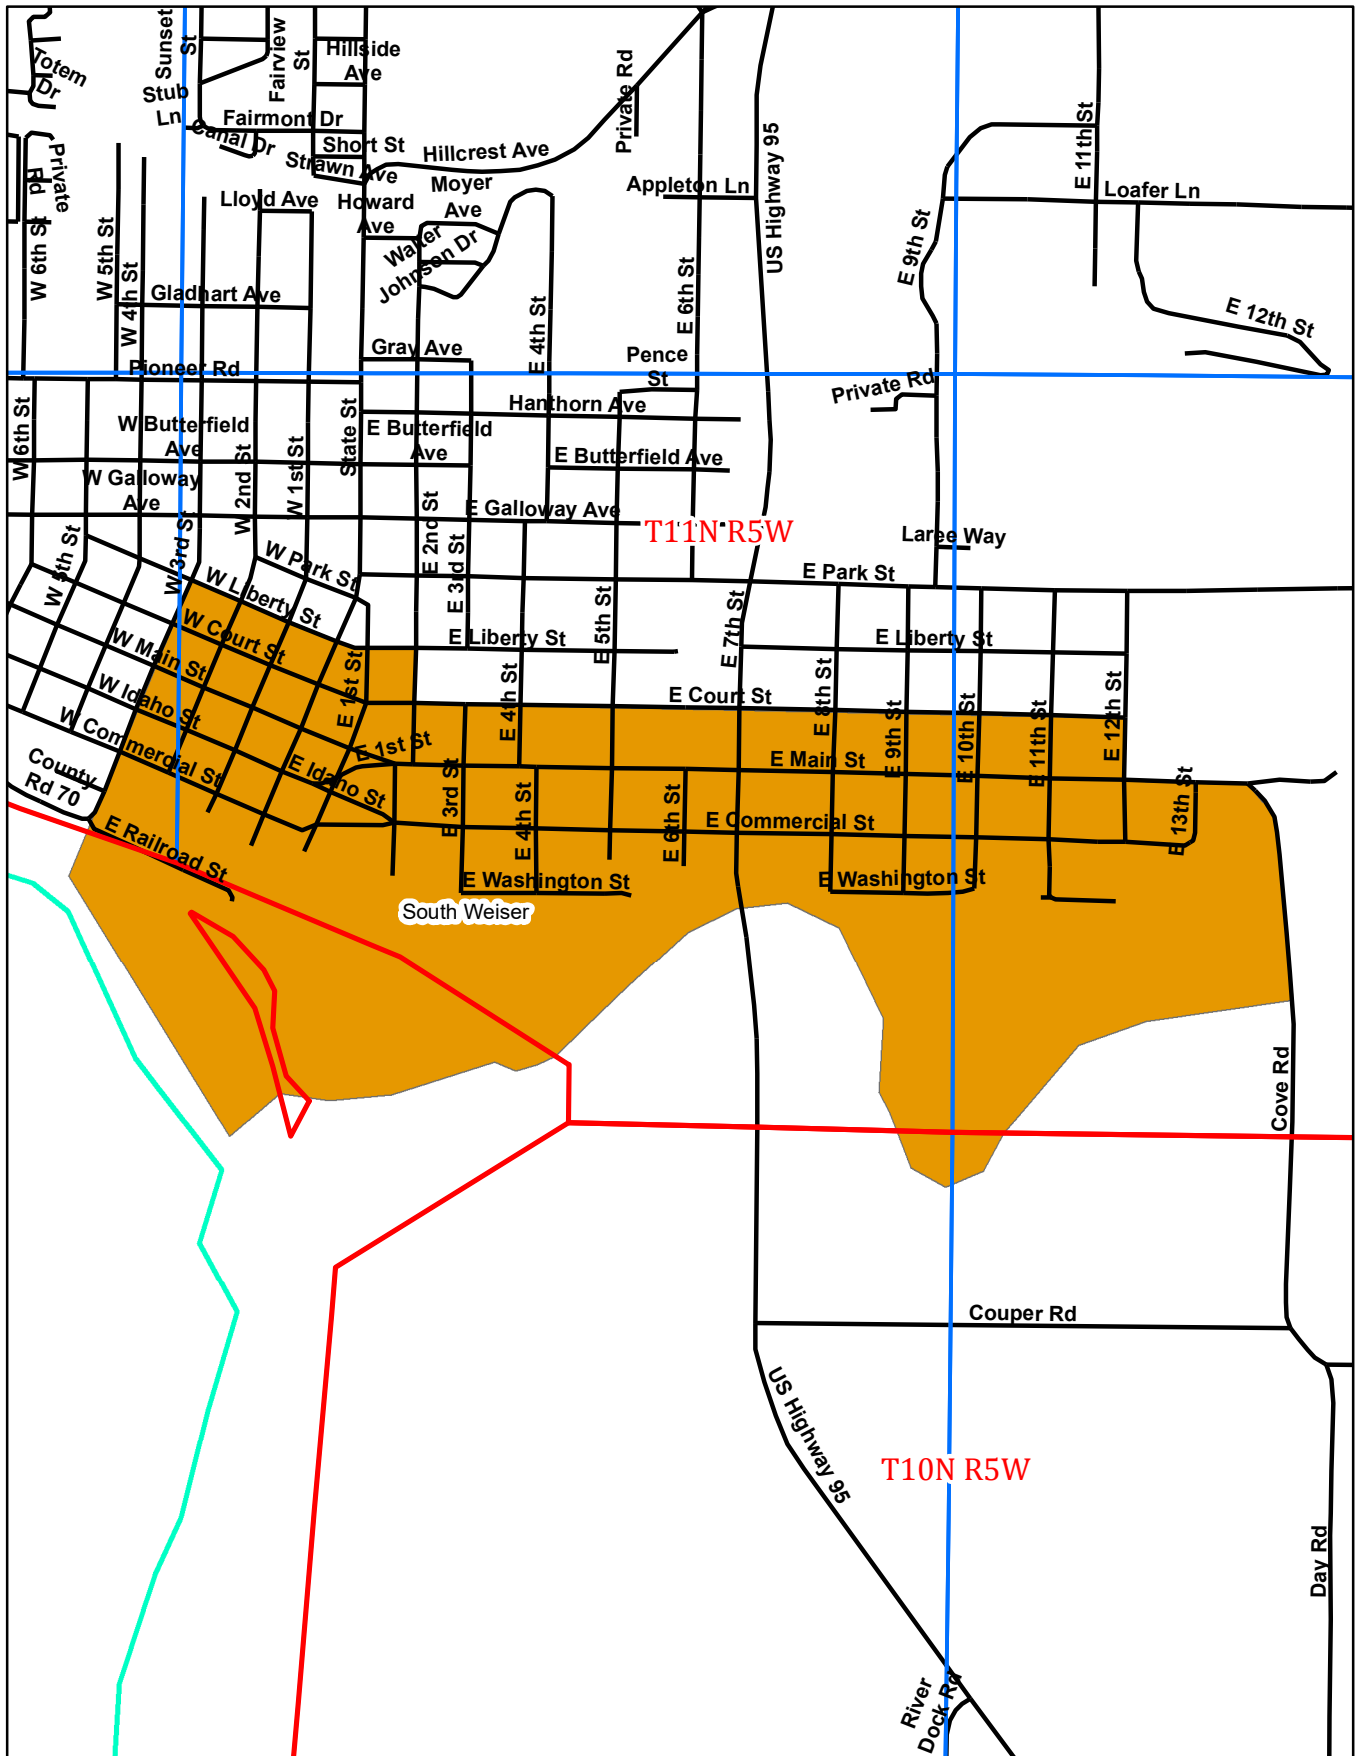

THIS MAP CREATED BY THE OFFICE OF THE WASHINGTON COUNTY ASSESSOR

2022 S WEISER FINAL

1 inch = 0.2 miles

Legend

- Township
- Streets
- 2022 South Weiser Final
- Sections