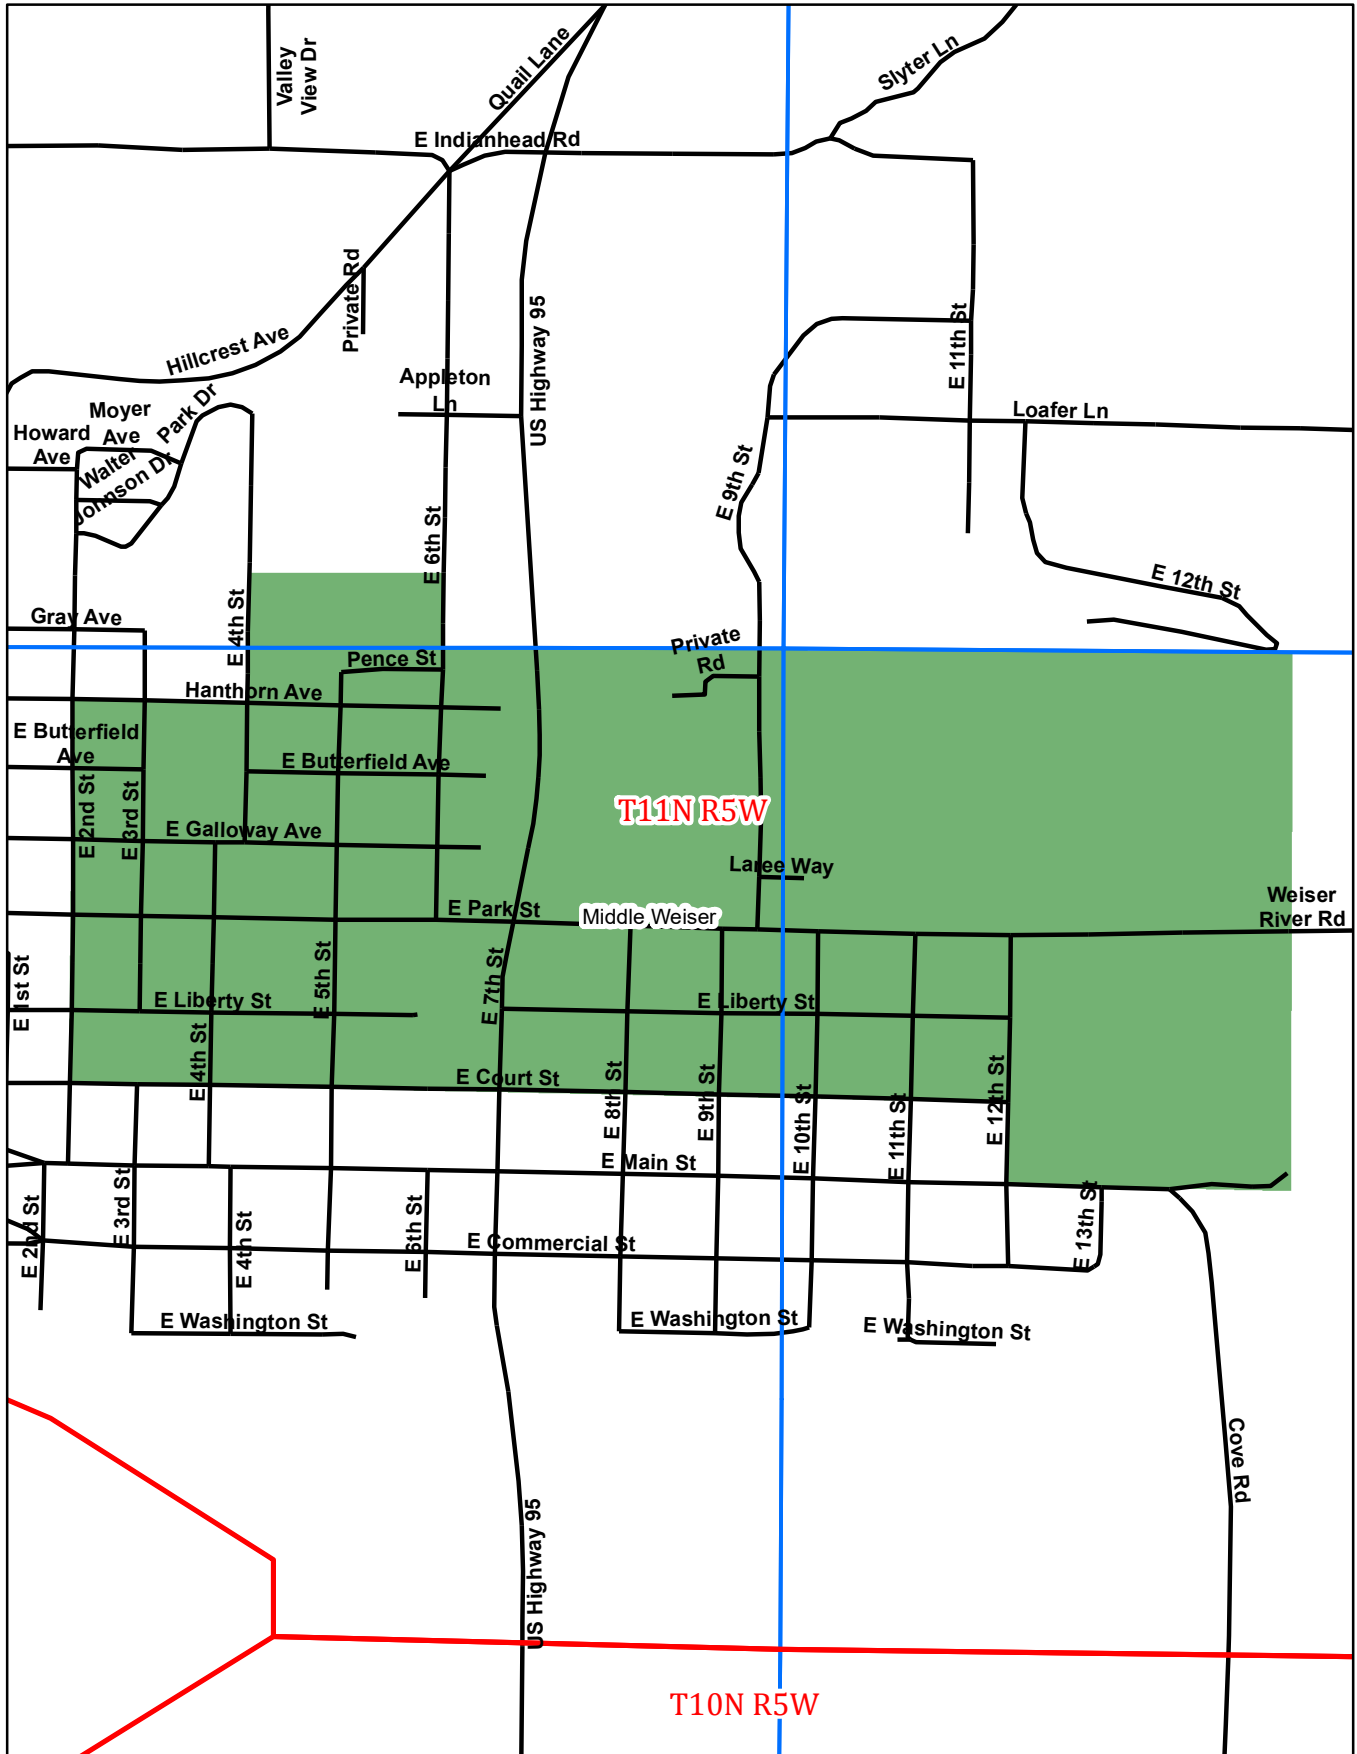

THIS MAP CREATED BY THE OFFICE OF THE WASHINGTON COUNTY ASSESSOR

2022 MIDDLE WEISER FINAL

1 inch = 0.2 miles

Legend

- Township
- Sections
- Streets
- 2022 Middle Weiser Final